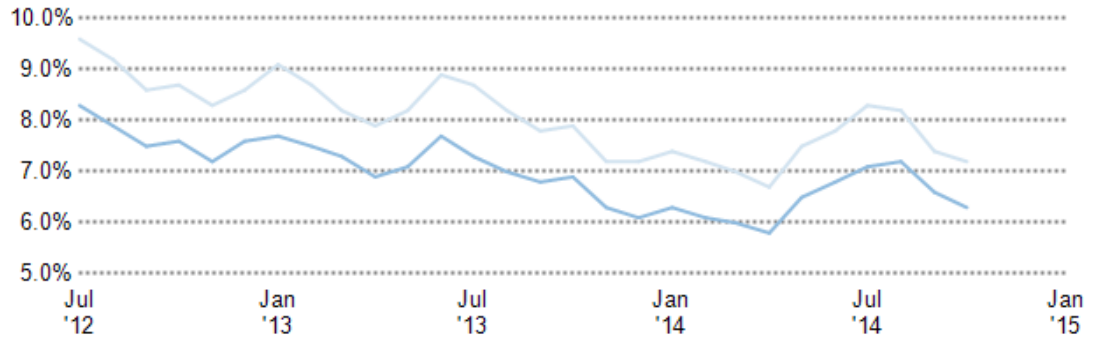

Neighborhood: Economic Stats and Charts

	30024	Gwinnett County	Georgia
Income Per Capita	$38,171	$26,442	$25,309
Median Household Income	$108,217	$61,944	$49,604
Unemployment Rate	–	6.3%	7.2%
Unemployment Number	–	27.9K	342K
Employment Number	–	415K	4.42M
Labor Force Number	–	443K	4.77M

Unemployment Rate

This chart shows the unemployment trend in the area of your search. The unemployment rate is an important driver behind the housing market.

Data Source: Bureau of Labor Statistics

Update Frequency: Monthly

- Gwinnett County
- Georgia