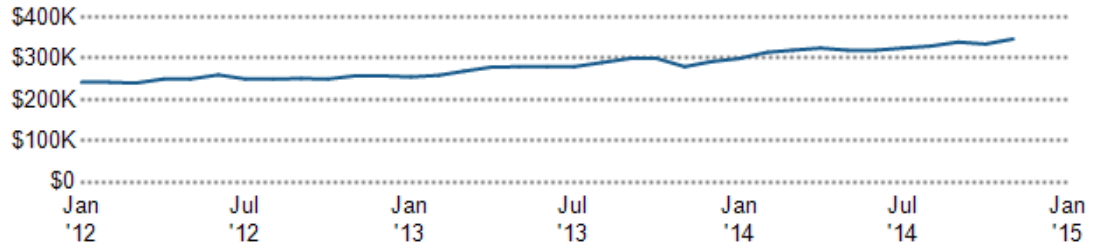

Median Listing Price vs. Listing Volume

This chart compares the listing price and listing volume for homes in an area. Listing prices often follow listing volume, with a time lag, because supply can drive price movements.

Data Source: On- and off-market listings sources

Update Frequency: Monthly

- Median List Price
- Listing Volume

Median List Price