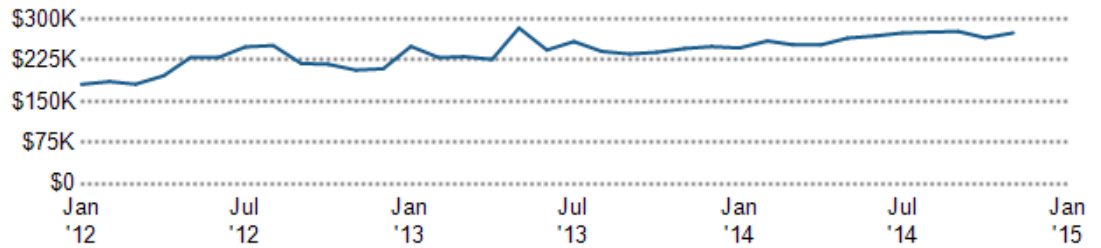

Neighborhood: Housing Stats and Charts

	30024	Gwinnett County	Georgia
Median Estimated Home Value	$278K	$168K	$129K
Estimated Home Value 12-Month Change	9.3%	8.1%	7.5%
Median List Price	$347K	$206K	$180K
List Price 1-Month Change	3.7%	1.4%	0%
List Price 12-Month Change	24.1%	15.4%	9.1%
Median Home Age	16	22	32
Own	87%	70%	66%
Rent	13%	30%	34%
Vacancy	1.42%	2.88%	–
$ Value of All Buildings for which Permits Were Issued	–	$191M	$2.66B
% Change in Permits for All Buildings	–	75%	0%
% Change in $ Value for All Buildings	–	110%	2%

Median Sales Price vs. Sales Volume

This chart compares the price trend and sales volume for homes in an area. Home prices typically follow sales volume, with a time lag, since sales activity is the driver behind price movements.

Data Source: Public records data
Update Frequency: Monthly

■ Median Sales Price
■ Sales Volume

Median Sales Price