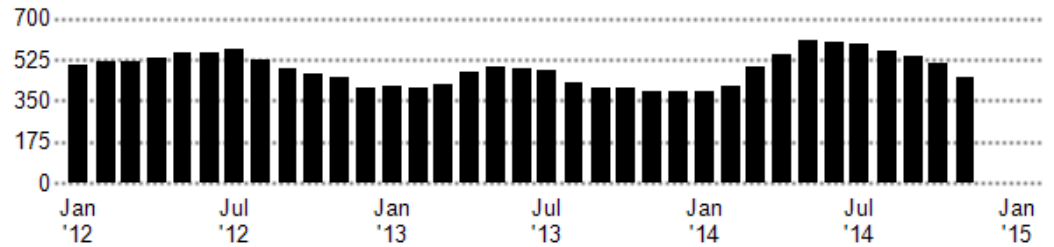

Data Source: Public records data
Update Frequency: Monthly

■ Median Sales Price
■ Sales Volume

Median Sales Price

Sales Volume

Median Listing Price vs. Listing Volume

This chart compares the listing price and listing volume for homes in an area. Listing prices often follow listing volume, with a time lag, because supply can drive price movements.

Data Source: On- and off-market listings sources

Update Frequency: Monthly

- Median List Price
- Listing Volume

Median List Price

Listing Volume

Price Range of Homes Sold

This chart shows the distribution of homes reported sold in the past six months within different price ranges in the area of your search. The amount shown for the subject property is sold data where available, or the property's estimated value when sales data are unavailable (such as a non-disclosure state) or provided in range format.