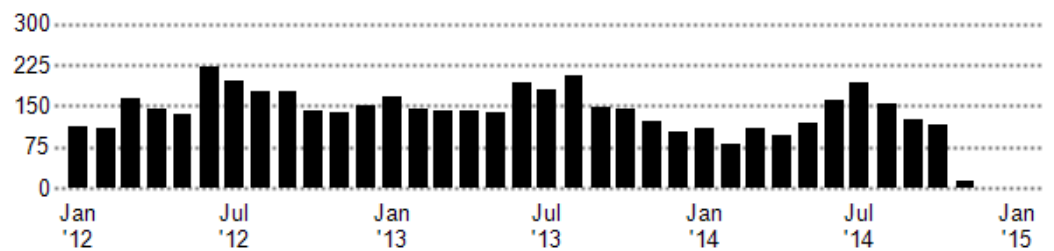

Median Sales Price vs. Sales Volume

This chart compares the price trend and sales volume for homes in an area. Home prices typically follow sales volume, with a time lag, since sales activity is the driver behind price movements.

Data Source: Public records data
Update Frequency: Monthly

■ Median Sales Price
■ Sales Volume

Median Sales Price

Sales Volume

Median Listing Price vs. Listing Volume

This chart compares the listing price and listing volume for homes in an area. Listing prices often follow listing volume, with a time lag, because supply can drive price movements.